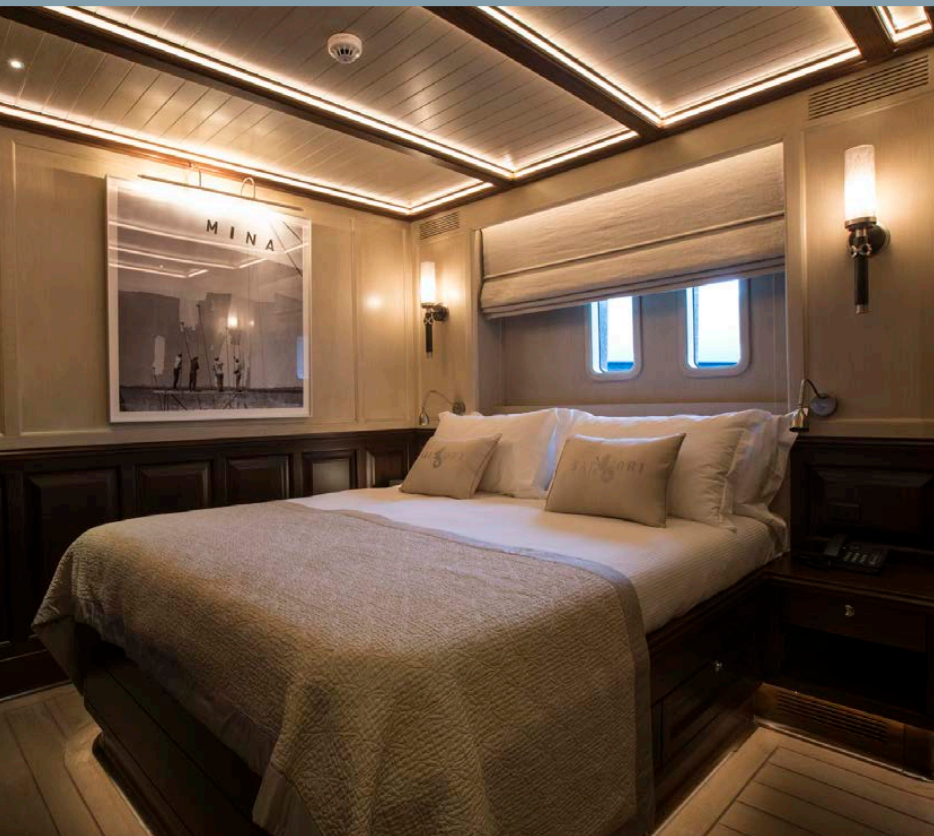

Paramount  
A VIACOM COMPANY

Tray containing a bucket of drinks and two boxes of popcorn.

Bar area with stools and a small table.

Lantern with a lit candle.

Her stunningly designed interior is a soothing retreat. Chic and stylish furnishings combine with light woods throughout.

The full-beam master suite includes a seating area, study and a large bathroom, while the additional double guest cabins are lavishly decorated and all feature en-suites.