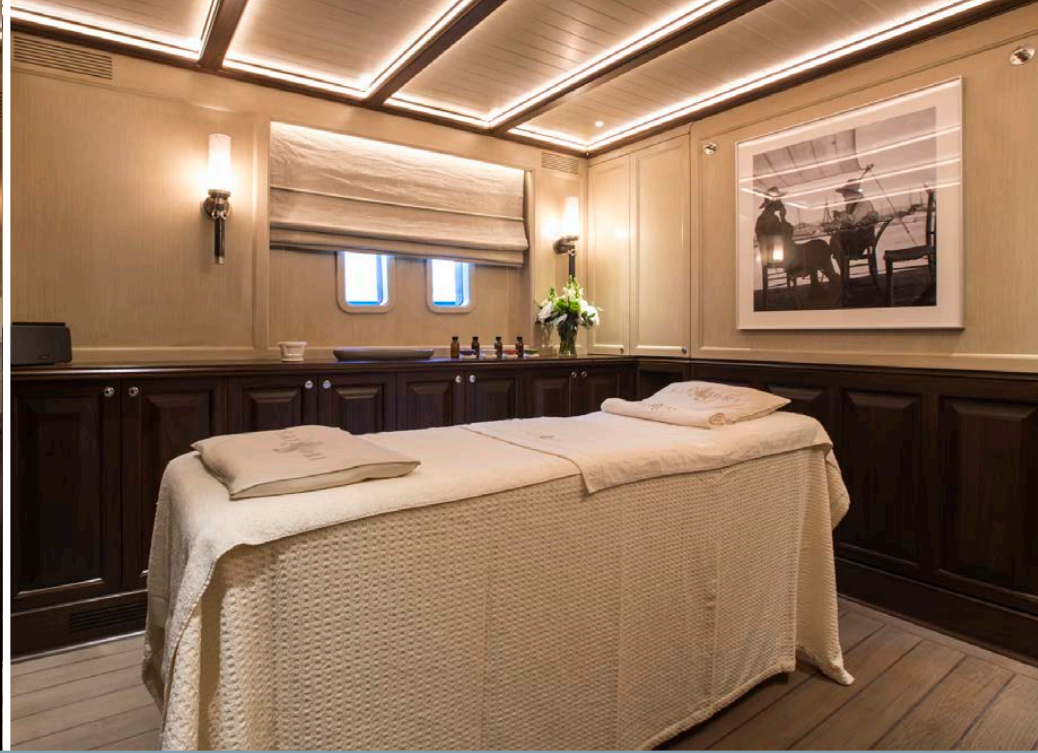

# Satori

SATORI is one of the finest examples of her kind, offering relaxed sailing and able to access shallow waters, allowing guests to explore to their hearts content.

Fantastic for entertaining, SATORI provides a number of shaded, al fresco dining options, as well as a bar with a dedicated lounge, sumptuous sunbathing pads and sun loungers.

Paramount  
A VIACOM COMPANY

Tray containing a bucket of drinks and two boxes of popcorn.

Bar area with stools and a small table.

Lantern with a lit candle.

Her stunningly designed interior is a soothing retreat. Chic and stylish furnishings combine with light woods throughout.

Her aft deck house holds the main salon offering excellent lounging with beautiful views to the horizon, a small office area and an adjoining formal dining area.

SATORI can comfortably welcome 10 guests in five luxuriously appointed cabins.

The full-beam master suite includes a seating area, study and a large bathroom, while the additional double guest cabins are lavishly decorated and all feature en-suites.